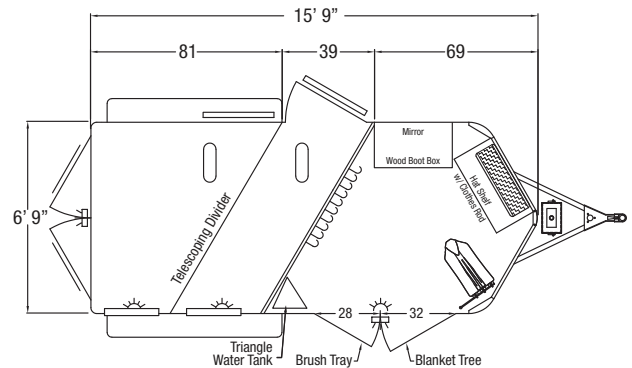

POPULAR OPTIONS

- Skin colors: white, black, silver, charcoal, champagne
- Feed bags
- Extra height
- Extra lighting
- Rear ramp
- Open air slat with removable plexi-glass