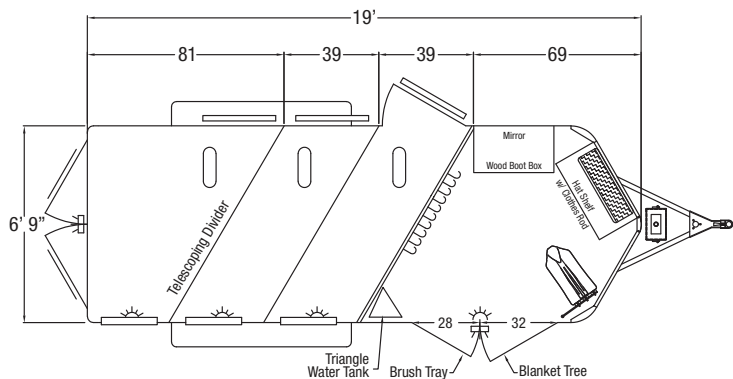

POPULAR OPTIONS

- Skin colors: white, black, silver, charcoal, champagne
- Feed bags
- Extra height
- Extra lighting
- Rear ramp
- Open air slat with removable plexi-glass