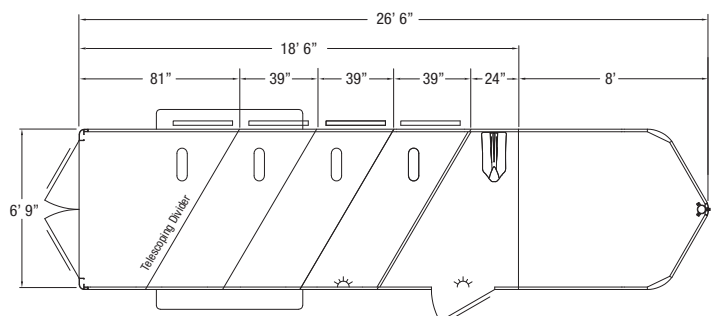

EVANS

TRAILER & RV