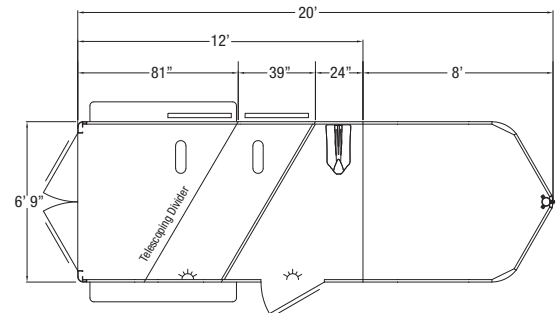

EVANS

TRAILER & RV