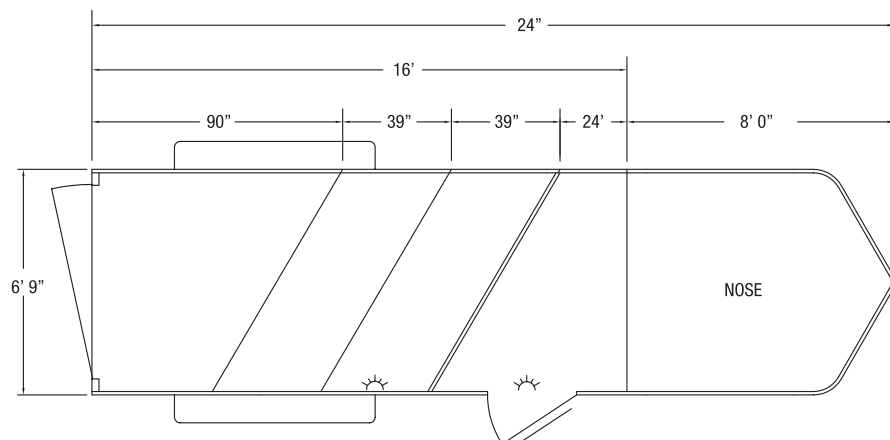

AVAILABLE IN 2-10 HORSE MODELS