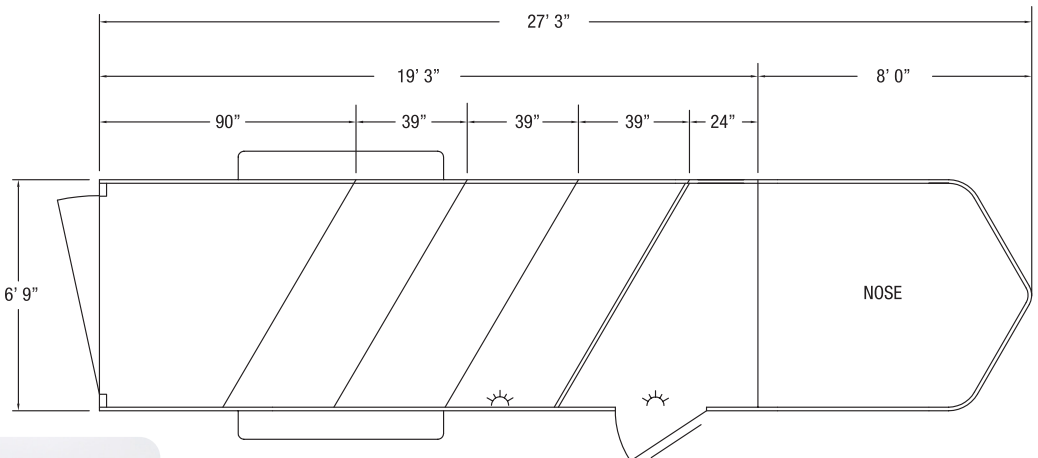

AVAILABLE IN 2-10 HORSE MODELS